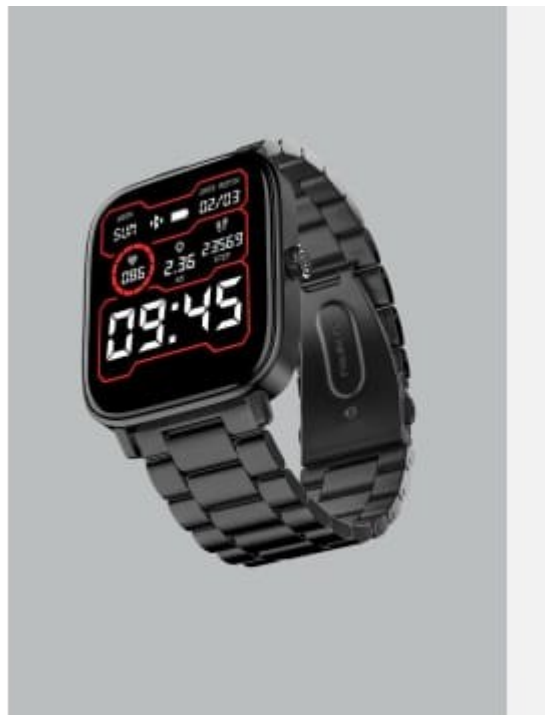

1.39" HD display

Premium metal strap

Sleek metallic dial

BT calling

100+ watch faces

MRP. ₹5999

NoiseFit

Twist Go

1.39" HD display

Sleek metallic build dial

BT calling

100+ sports mode

100+ watch faces

MRP. ₹4999

ColorFit Pulse 2
Pro Elite

1.85" HD display

Metallic body

BT calling

100+ watch faces

AI voice assistance

MRP. ₹6999

ColorFit Pulse

Grand 3

1.85" TFT display