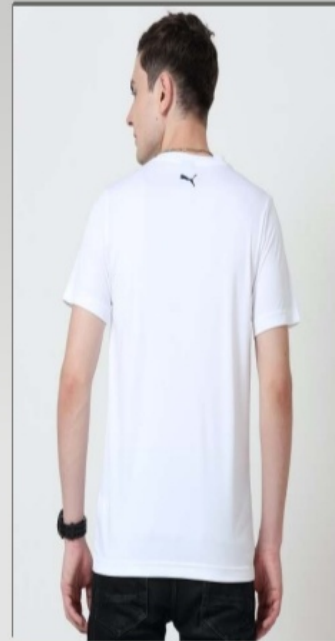

PUMA Dry Cell Ess Tee

- 100% POLYESTER INTERLOCK;
  160GSM
- ART No. : 67634401
- COLOUR: WHITE
- MRP: 1499
- SIZES : XS,S,M,L,XL,XXL,3XL