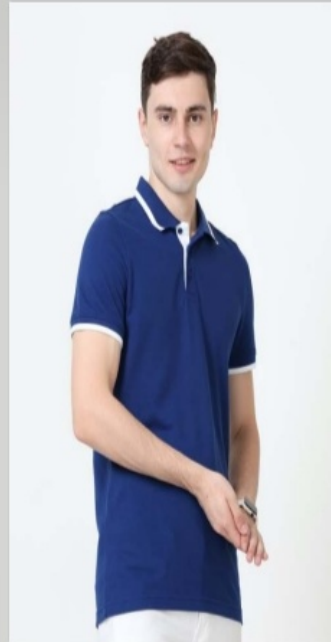

ESS PIQUE TIPPING POLO

- 60%-40%CTN-POLY;CIRCULAR KNITTED;PIQUE;220GSM
- ART No : 6767527
- COLOUR : SODALITE-WHITE
- MRP: 2199
- SIZES : XS,S,M,L,XL,XXL,3XL