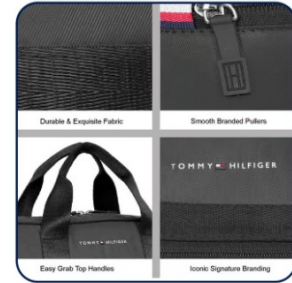

TOMMY HILFGER
TRAVEL GEAR

Hobart Business Case

Color – Navy + Black

Style Code – 8903496267365

Size – L 38cm x W 8cm x H 28cm

MRP- 6499/-
HSN – 42021290

Hobart Business Case

Color – Black