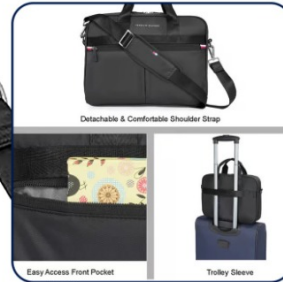

TOMMY HILFGER
TRAVEL GEAR

Hobart Business Case

Color – Navy + Black

Style Code – 8903496267365

Size – L 38cm x W 8cm x H 28cm

MRP- 6499/-
HSN – 42021290

Hobart Business Case

Color – Black

ONE SIZE / FUNCTIONALITY

Securely holds laptops up to 16", ensuring your tech stays protected on the go. Dedicated slots for documents, chargers, and essentials help keep everything in its place.

EXECUTIVE BAG