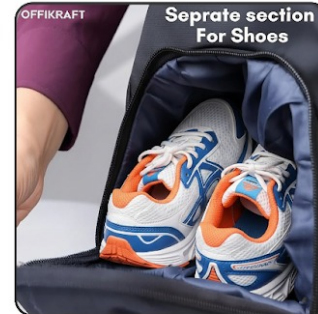

MRP 2499/-

PRODUCT CODE
TCH 186

COLOR: ● BLACK

PU FILM MATERIAL

SHOE COMPARTMENT

SIZE- 42 X 28 X 12CM

EASY CARRY ON

Specifications