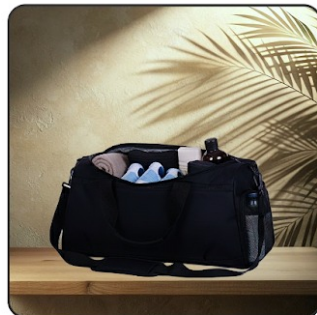

Specifications

- Fabric – Premium Vegan PU.
- Shoe Compartment separate for easy shoe access.
- Dimensions- 50 x 26 x 28cm
- Adjustable shoulder strap.
- Dry & wet separation.
- Designed for perfect travel experience / business trip.