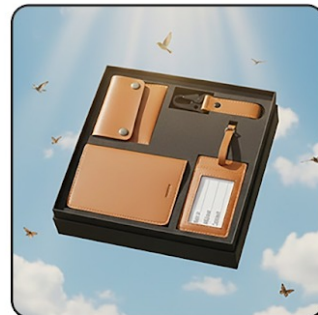

Specifications

- Rigid box.
- Swag keychain.
- Rover luggage tag.
- Case card holder.
- Voyage passport holder.