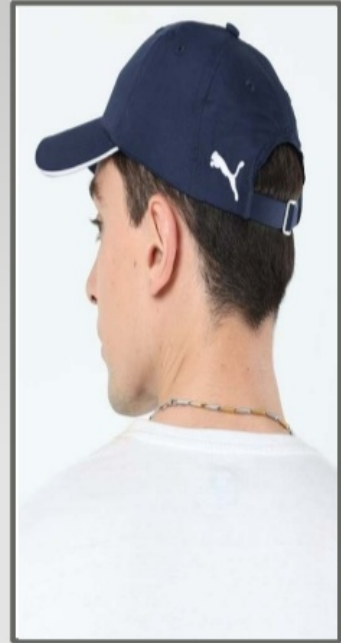

PUMA TRAINING CAP

- ART No. : 02532903
- COLOUR: RED
- MRP: 1099

PUMA TRAINING CAP

- ART No. : 02532902
- COLOUR:NAVY
- MRP: 1099

PUMA TRAINING CAP

- ART No. : 02532901
- COLOUR: BLACK
- MRP: 1099

ZENSHARK®